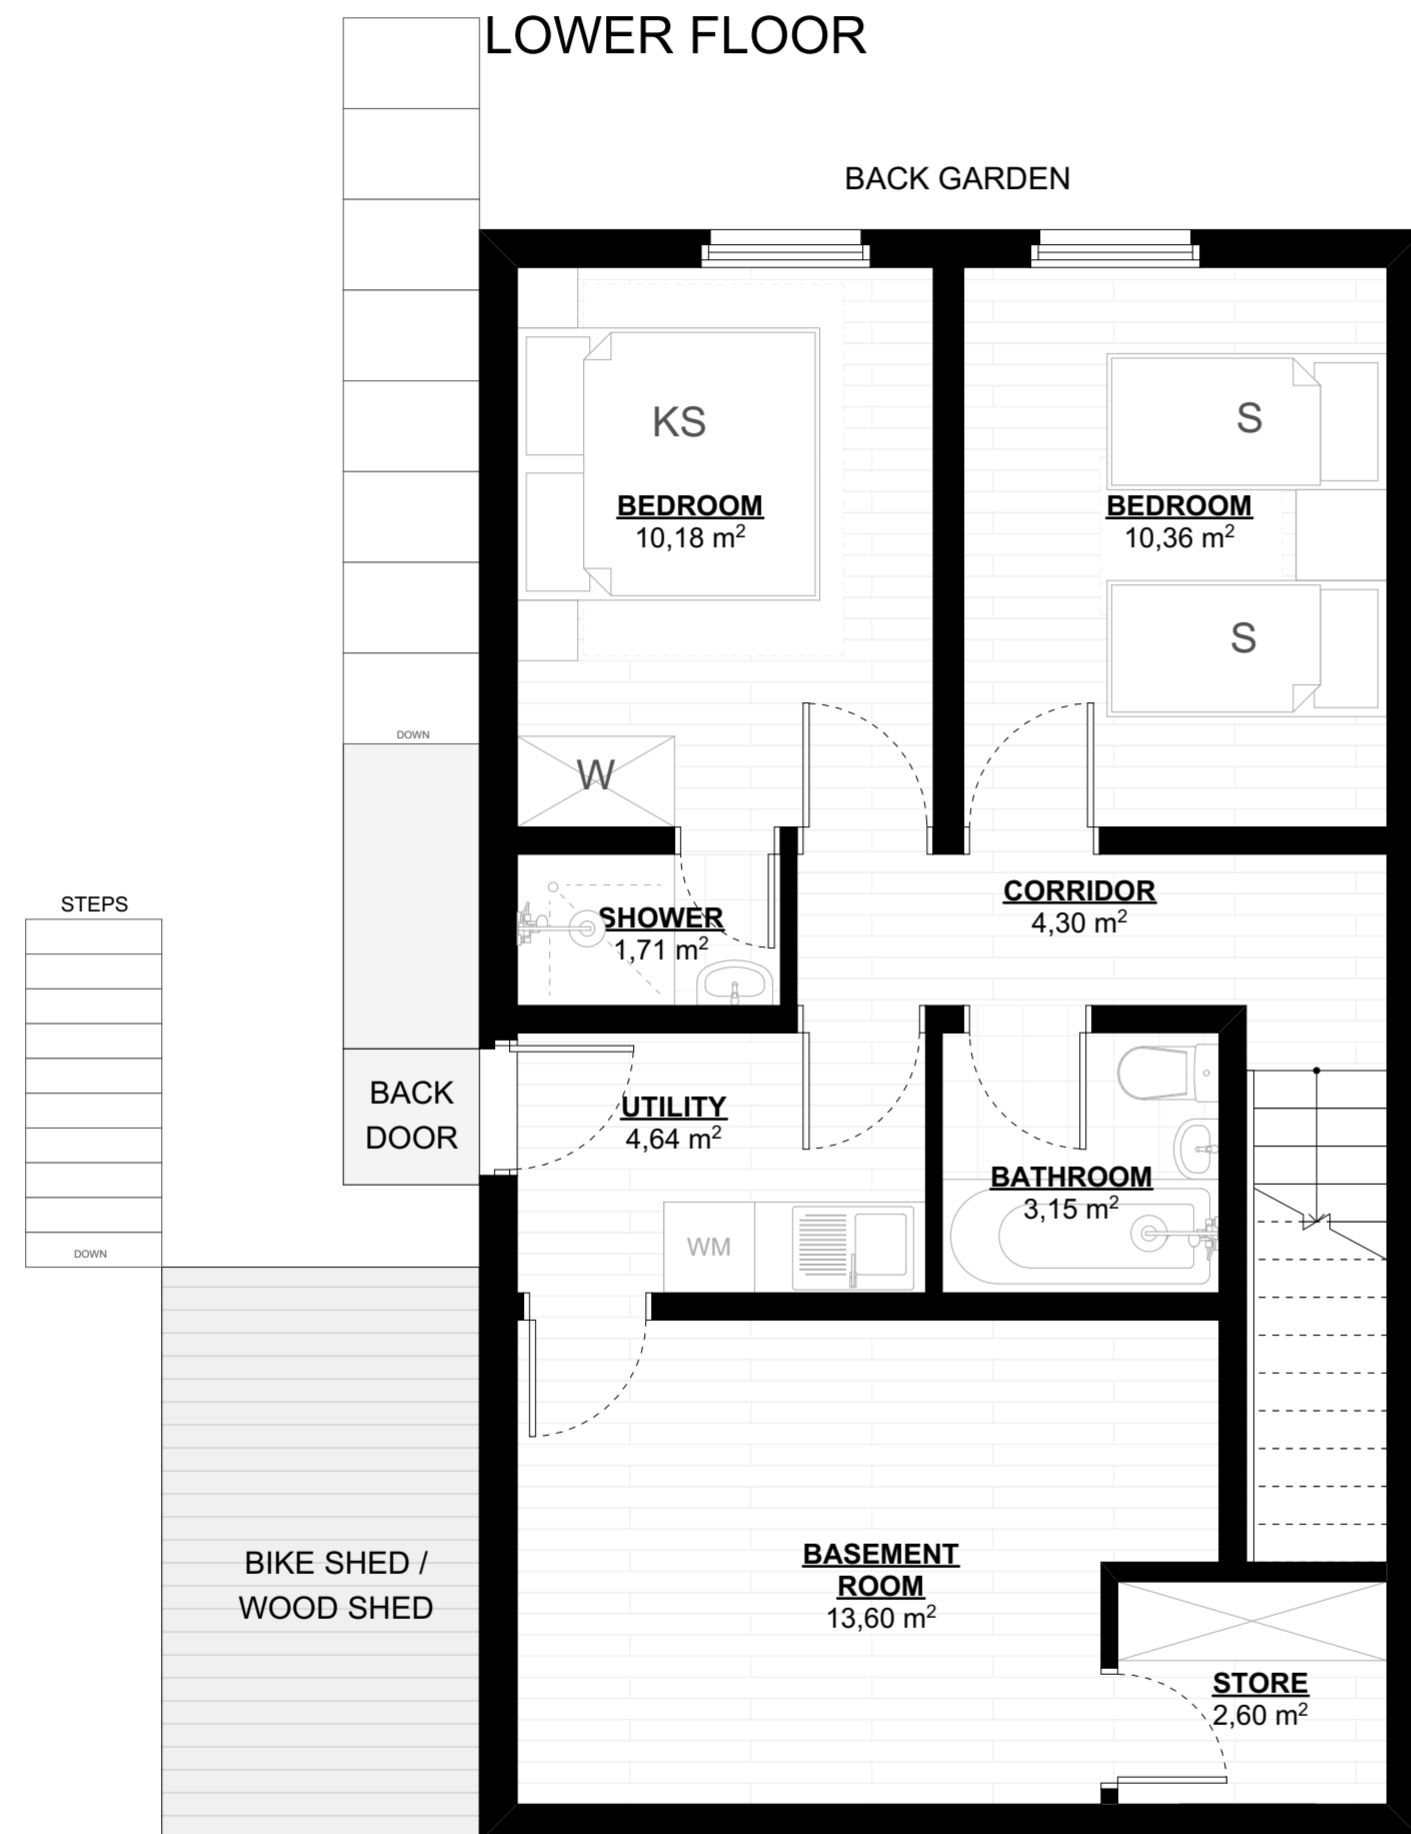

No 14 Split level house

W - wardrobe
KS - kingsize
D - double
S - single

1:50