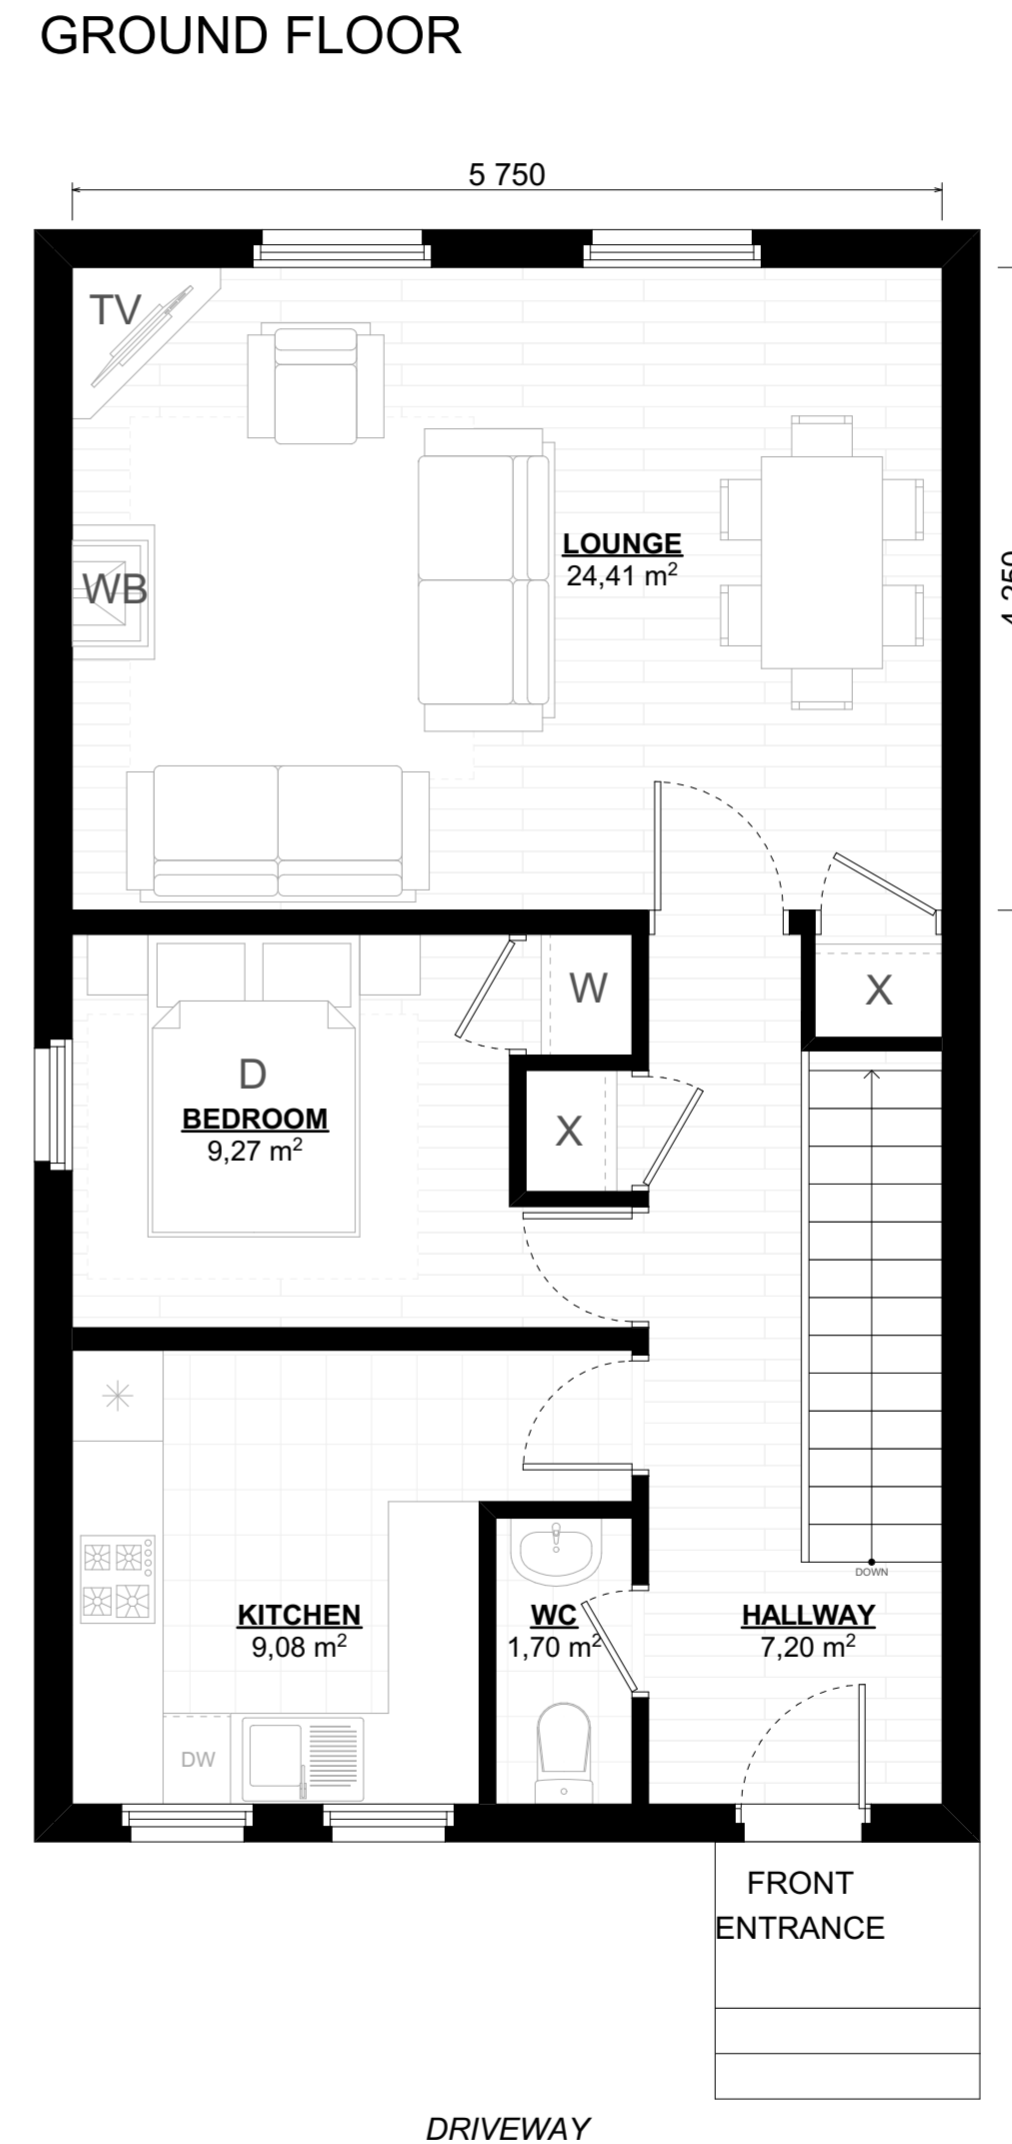

No 14 Split level house

W - wardrobe
KS - kingsize
D - double
S - single

1:50